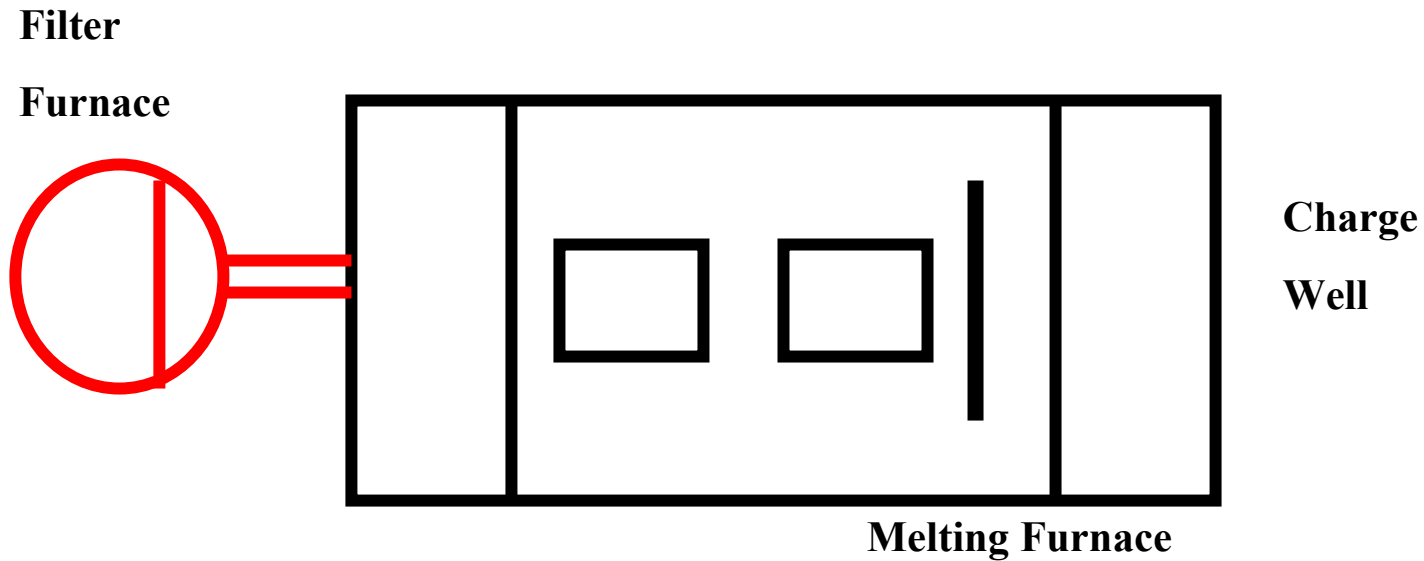

1,000 Lb/Hr Radiant Roof Melter

Plan view of filtration system